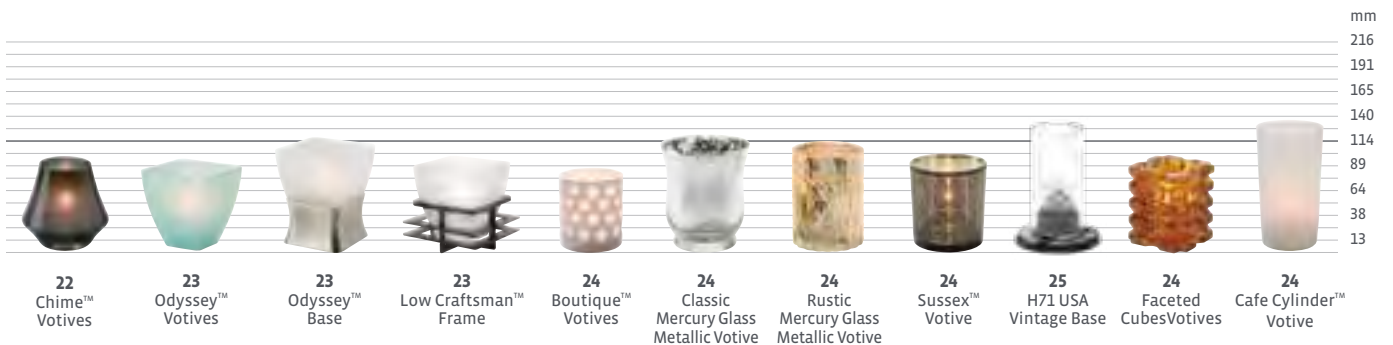

HOLLOWICK® Lamp Sizes and Page Reference

H71