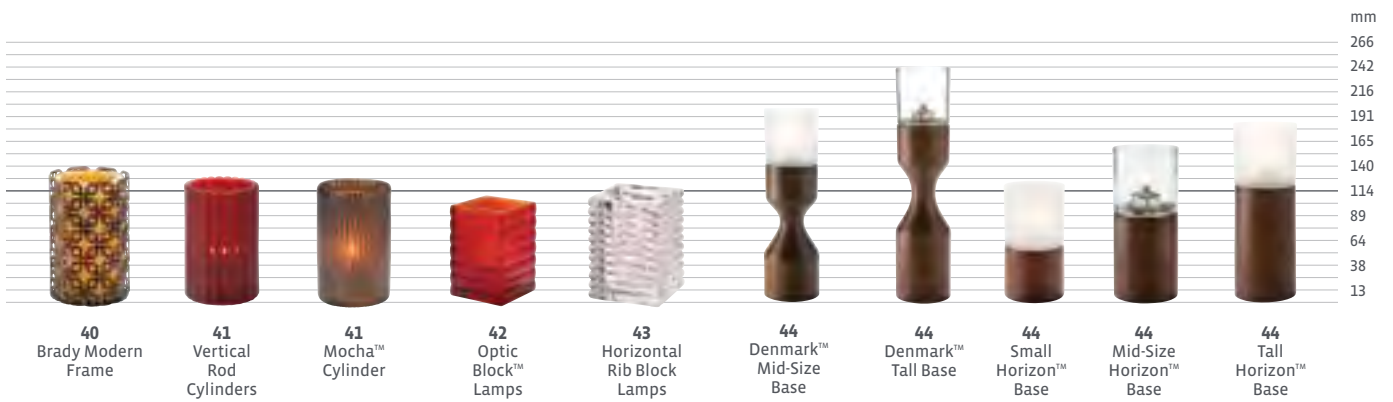

HOLLOWICK® Lamp Sizes and Page Reference

H71