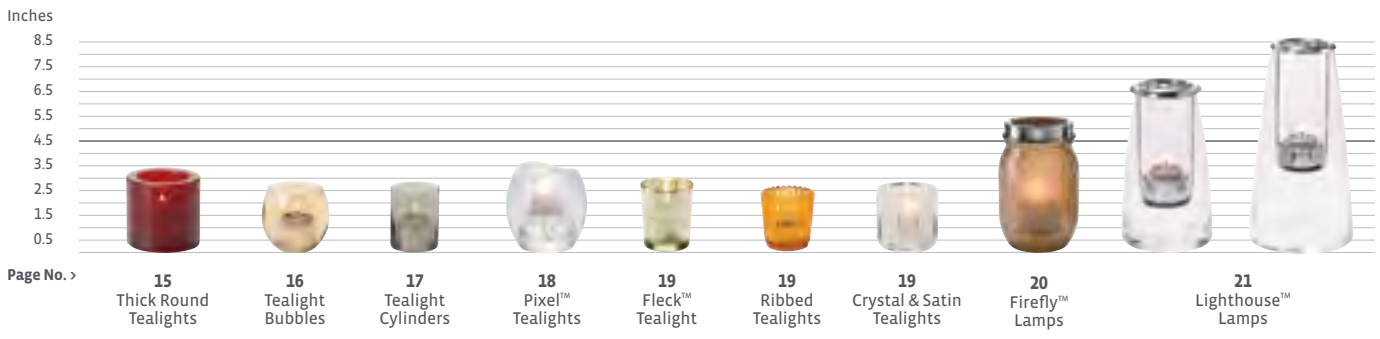

HOLLOWICK® Lamp Sizes and Page Reference