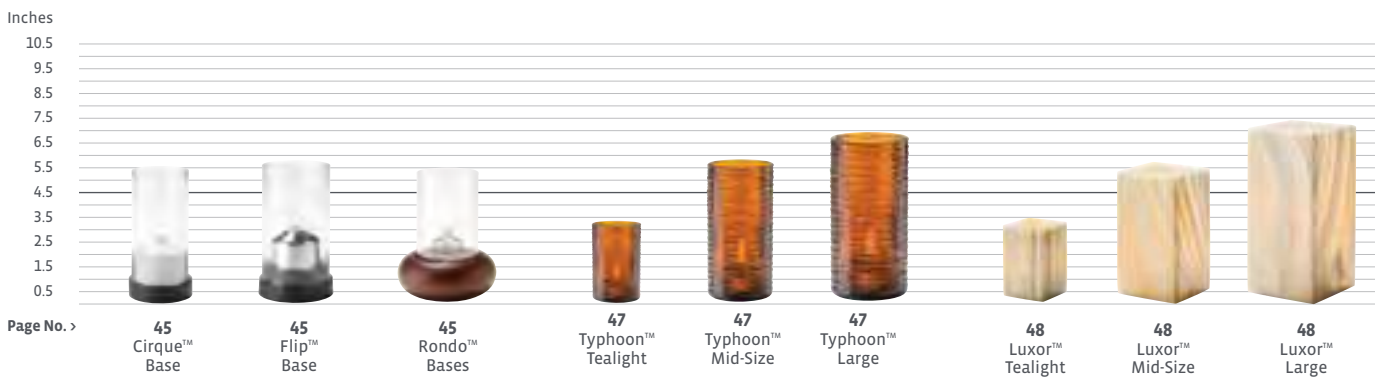

HOLLOWICK® Lamp Sizes and Page Reference