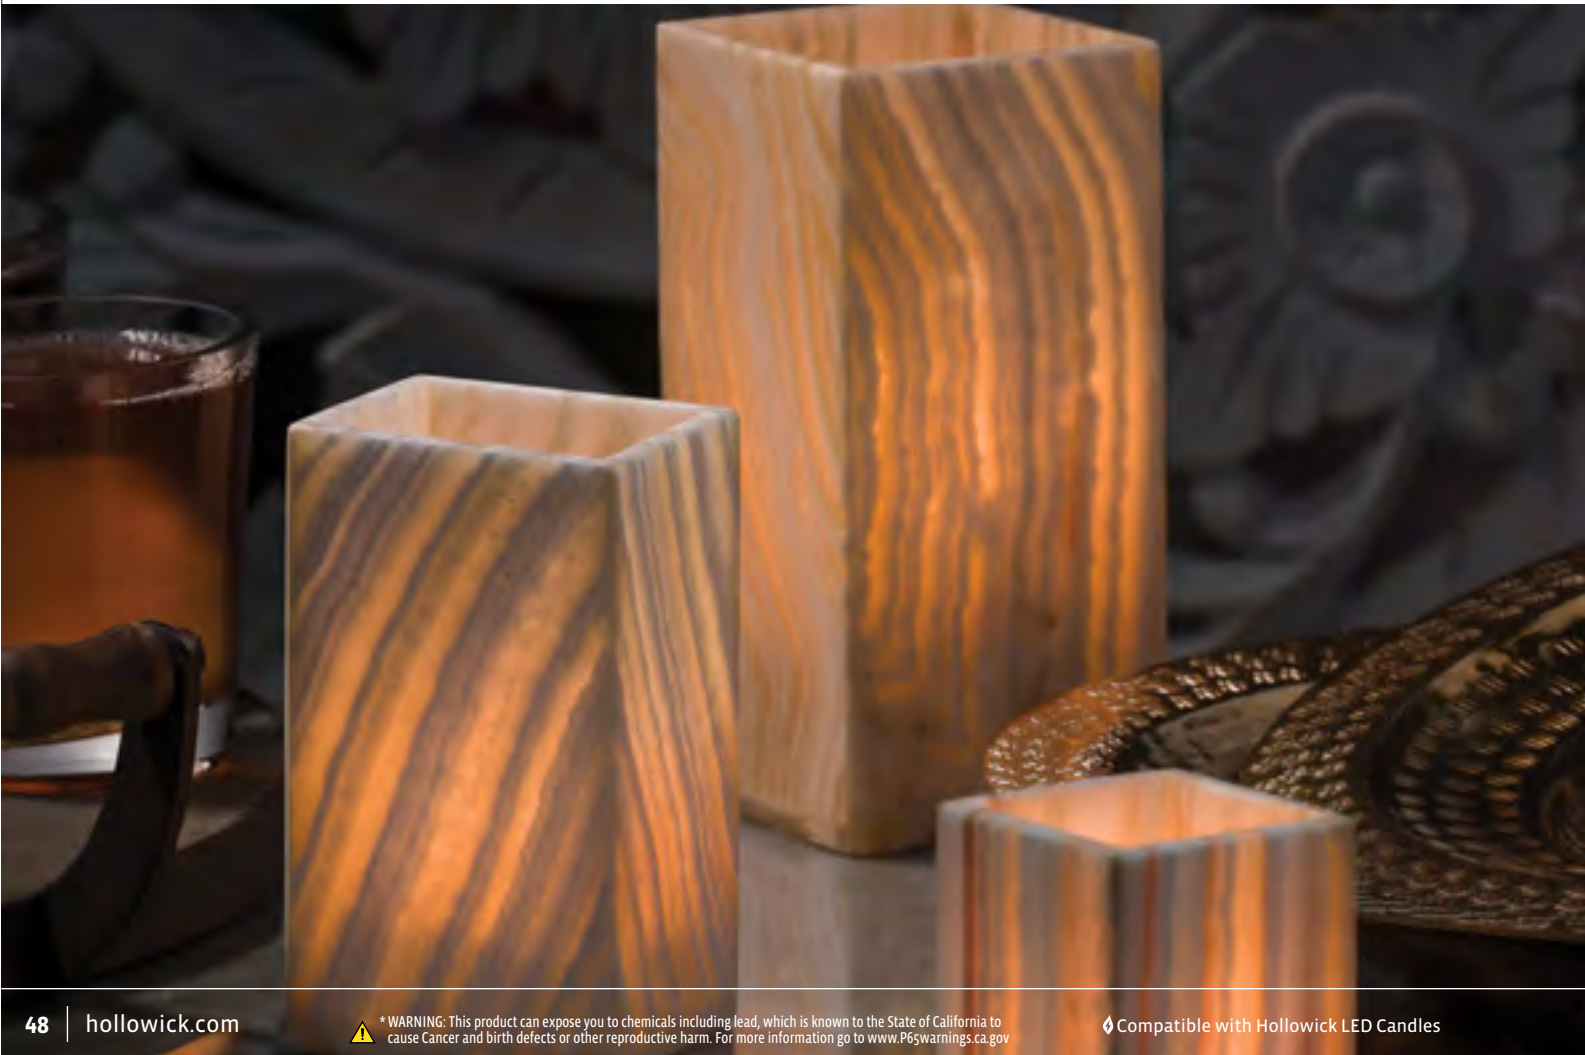

Large

in: 6.63 h x 3.13 sq.
mm: 168 h x 80 sq.
wt: 1.5 lbs.

8236EA
Large ↕

**Recommended
Liquid Candle: HD17**
Alternates: HD36,
HD36TALL, HD26
Liquid Candle
Ordering Info pg 6

GEAR™ & WELD™ Metal Bases

Authentic oxidized metal finish, appearance will vary