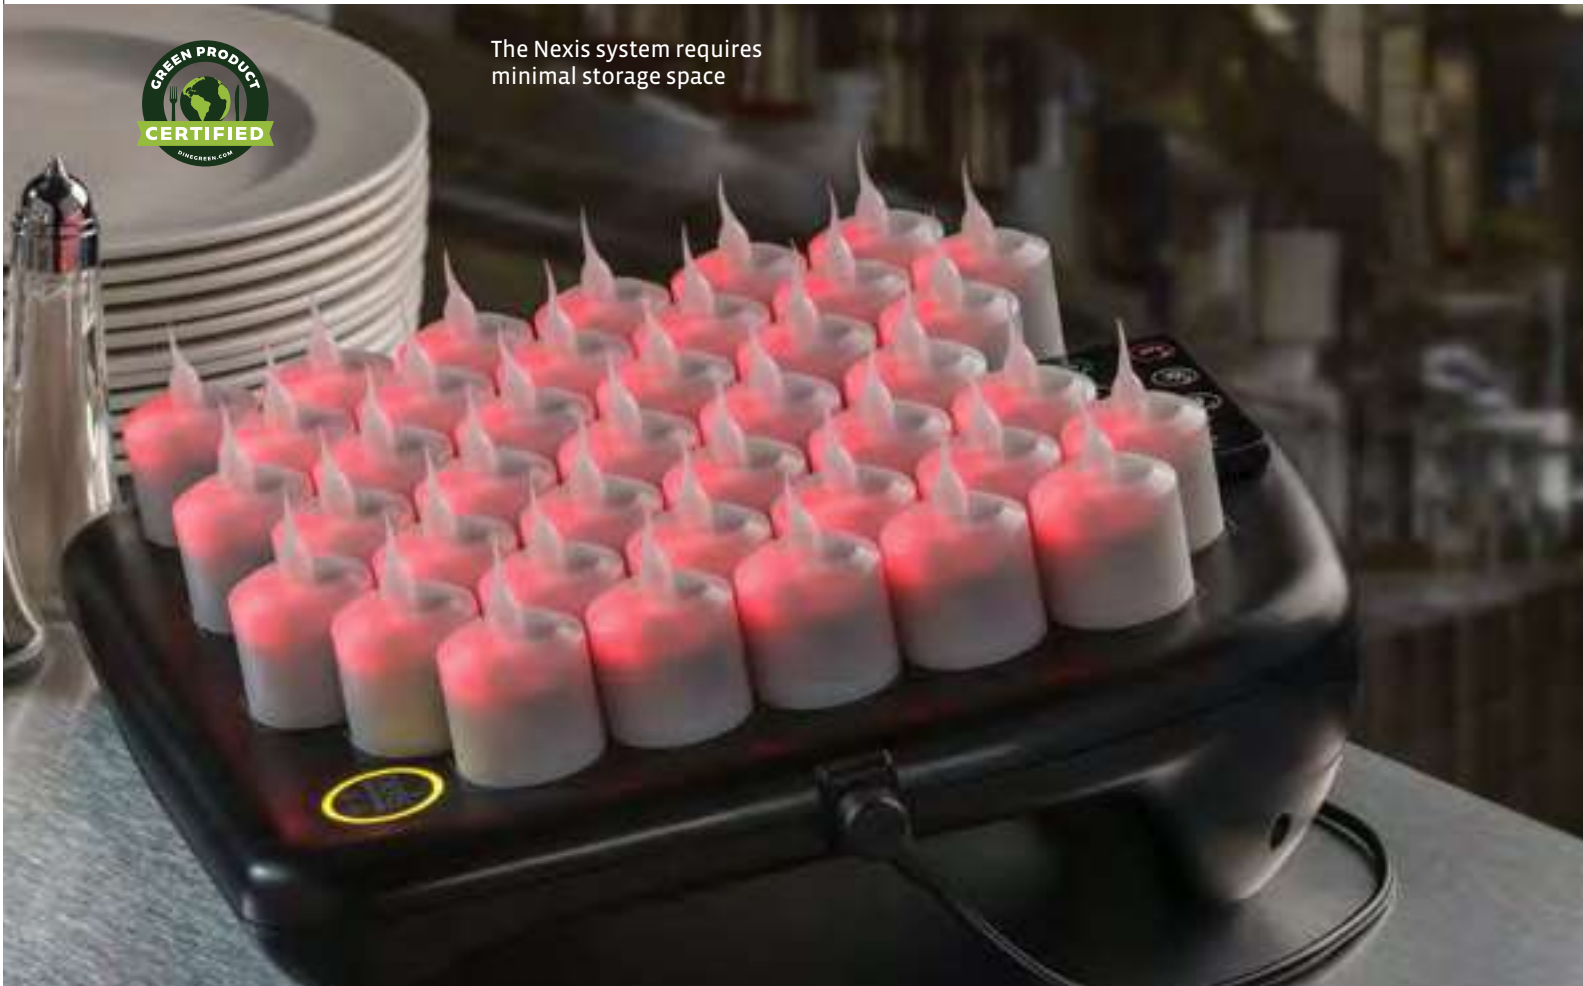

Nexis® Charging Tray

- > **26-hour** average run on **8-hour** charge cycle
- > Patented wireless charging technology
- > Holds up to 40 candles—saves on counter space
- > Magnetic candles and remote secure to tray
- > Enhanced battery protection built into tray, power supply and candles

Swipe candles over the Nexis® to change modes without the remote

- > On/Off (Storage Mode)
- > Flicker/Flicker-High Light

Candles glow **red** when charging, **green** when fully charged

Quick-Click connect magnetic cord and power supply

Ergonomic tray handle for one-hand-free table bussing

The Nexis system requires minimal storage space

Nexis® Rechargeable LED Candle Series*

Nexis® Magnetic Remote Control
Magnetic remote adheres to most metal surfaces and secures to top of Nexis tray. Lithium metal battery included.