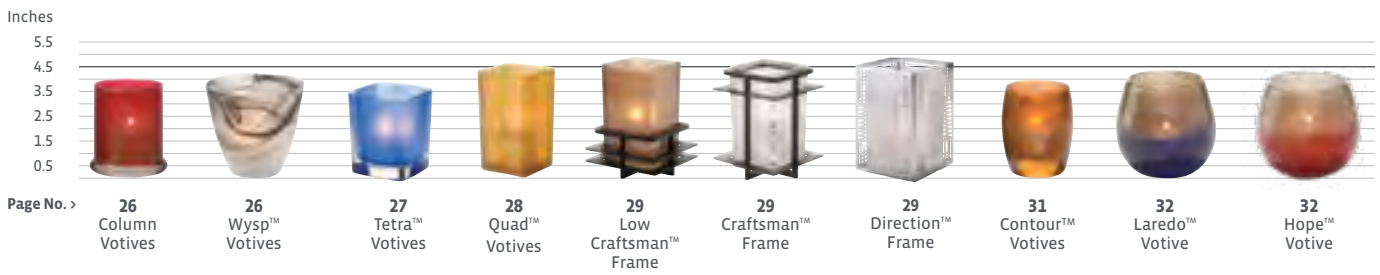

HOLLOWICK® Lamp Sizes and Page Reference